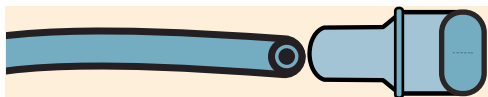

Drinking Tube Maximum
Operating Temperature: 160°F / 71°C