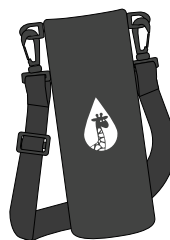

HAND-WASH
ONLY

HAND-WASH
ONLY

For optimal hygiene/function,
all bottle components should be
cleaned before each use.

Carry Bag + Bottle Holder

Take your Giraffe Bottle on the go. Look into our optional carrying accessories for a more hands-free experience.

Journey Neck Use + Assembly

Bite down on the valve to allow flow of liquid, and release to close. You can use the clip to attach to clothing as needed. Assembly should include:

- DRINKING TUBE WITH LID ADAPTER
- THREADED SPOUT LID WITH GASKET
- METAL CLIP
- BITE VALVE

DO NOT PLACE BOTTLE IN FREEZER

TUBE CAN BE CUT TO SIZE IF NEEDED

Caution: Bite Valve is removable; this system is recommended for individuals with good control over mouth functions

Care

Drinking Tube + Bite Valve