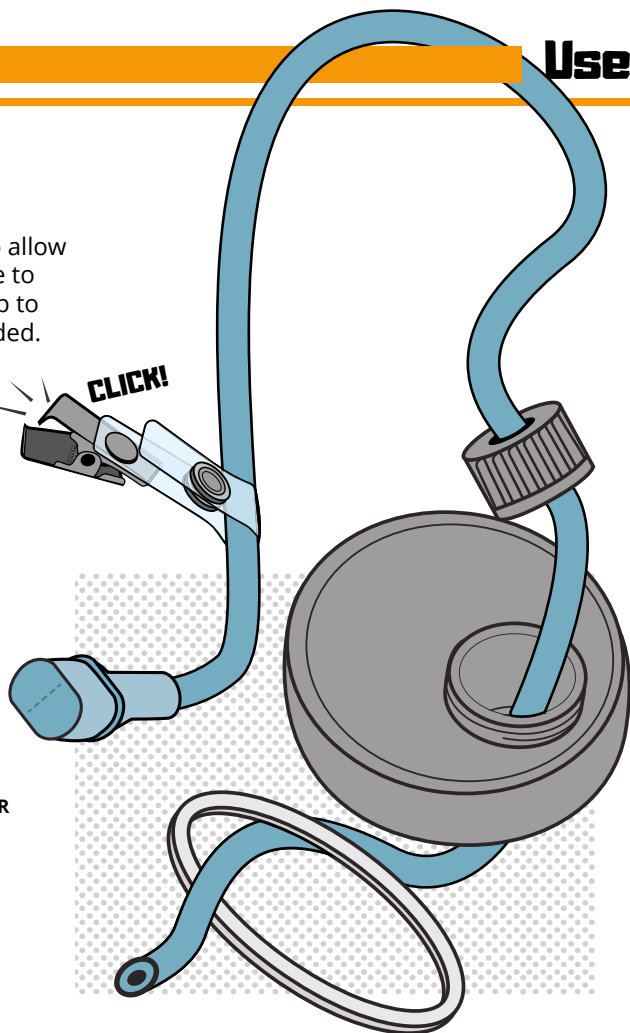

Journey Neck Use + Assembly

Bite down on the valve to allow flow of liquid, and release to close. You can use the clip to attach to clothing as needed. Assembly should include:

- DRINKING TUBE WITH LID ADAPTER
- THREADED SPOUT LID WITH GASKET
- METAL CLIP
- BITE VALVE

DO NOT PLACE BOTTLE IN FREEZER

TUBE CAN BE CUT TO SIZE IF NEEDED

Caution: Bite Valve is removable; this system is recommended for individuals with good control over mouth functions

Care

Drinking Tube + Bite Valve